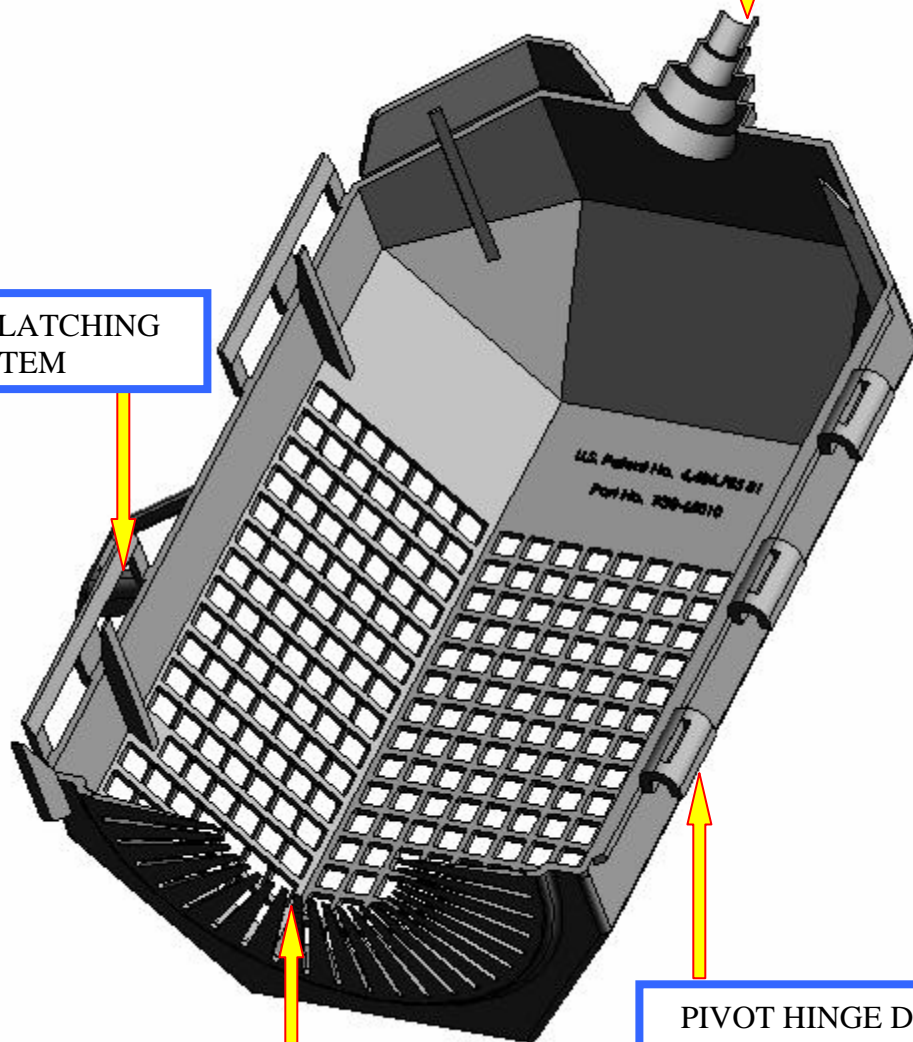

THERM-A-GUARD®

Model #: TGB-65010
Weight: 11.0 oz. (313 g.)
Body Thickness: 90/1000"

Dimensions: Inches

THERM-A-GUARD®

Model #: TGB-65010

TRIM TO FIT WIRE
OUTLET

POSITIVE LATCHING
SYSTEM

PIVOT HINGE DESIGN FOR
DURABILITY

SELF ADJUSTING BUSHING
GRIPS