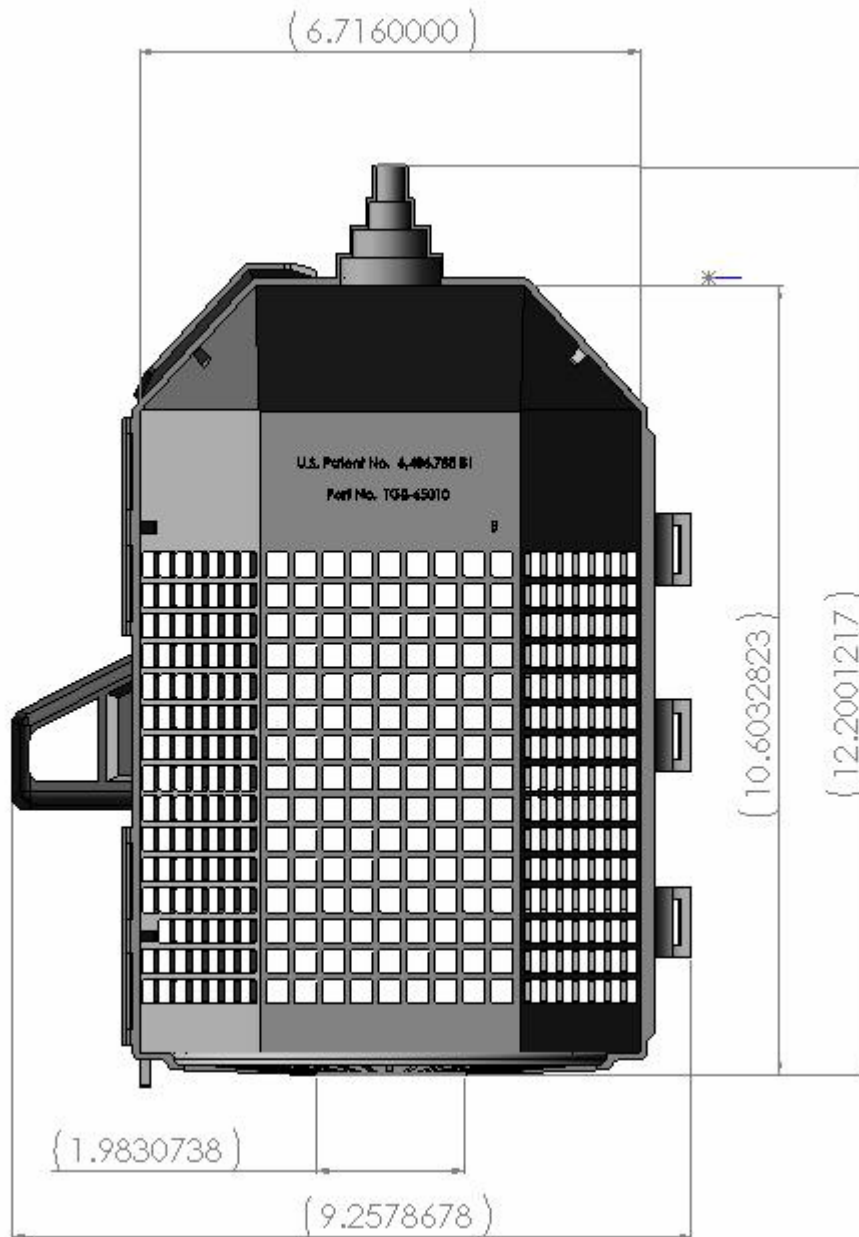

THERM-A-GUARD®

Model #: TGB-65010
Weight: 11.0 oz. (313 g.)
Body Thickness: 90/1000"

Dimensions: Inches

THERM-A-GUARD®

Model #: TGB-65010

TRIM TO FIT WIRE
OUTLET

POSITIVE LATCHING
SYSTEM

PIVOT HINGE DESIGN FOR
DURABILITY

SELF ADJUSTING BUSHING
GRIPS